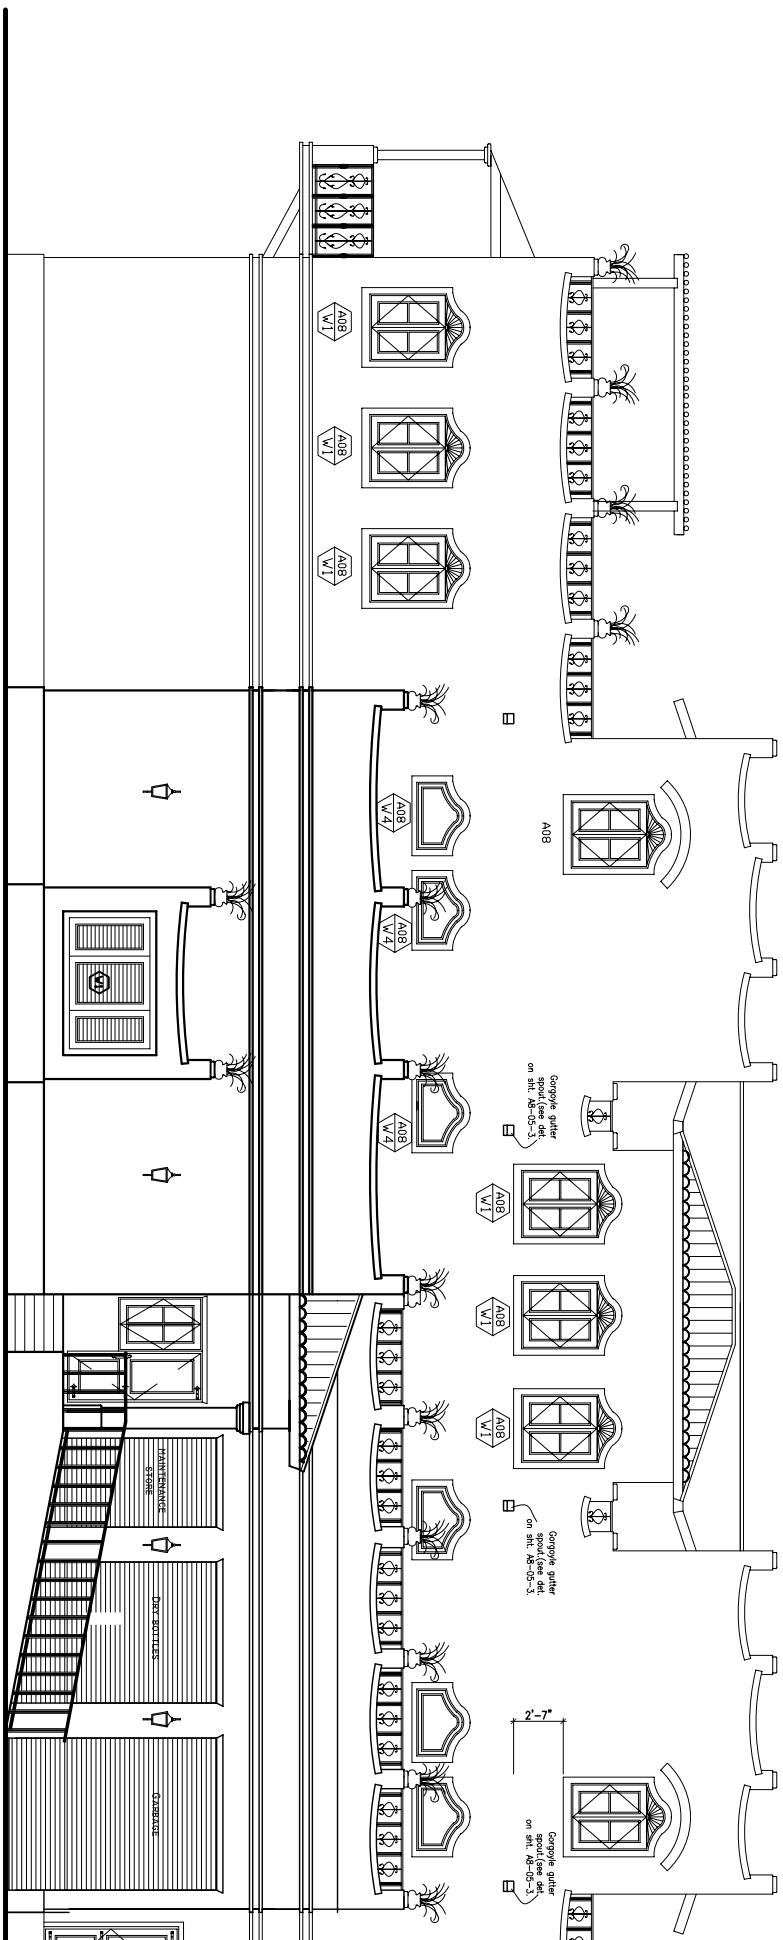

VILLA #109 - QUEEN OF FLOWERS - ELEVATION
 VILLA #110 - JACARANDA - ELEVATION
 VILLA #111 - IMMORTALLE - ELEVATION

MIAMI ST. LUCIA

Lane Pettigrew Associates

ARCHITECTS & INTERIOR DESIGNERS

2200 NW 102 Ave #4
 MIAMI, FL 33172
 PH: (305) 513-2880
 FAX: (305) 513-4419